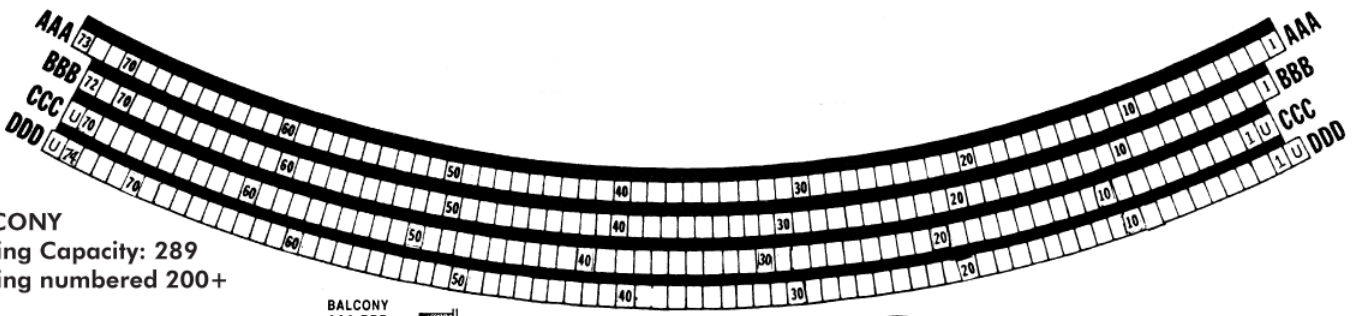

BALCONY
Seating Capacity: 289
Seating numbered 200+

U denotes an usher seat,
these seats are never
available for selling.

Koger Center
University of South Carolina
1051 Greene Street
Columbia, South Carolina 29201
803.777.7500
www.koger.sc.edu

TOTAL Seating 2256