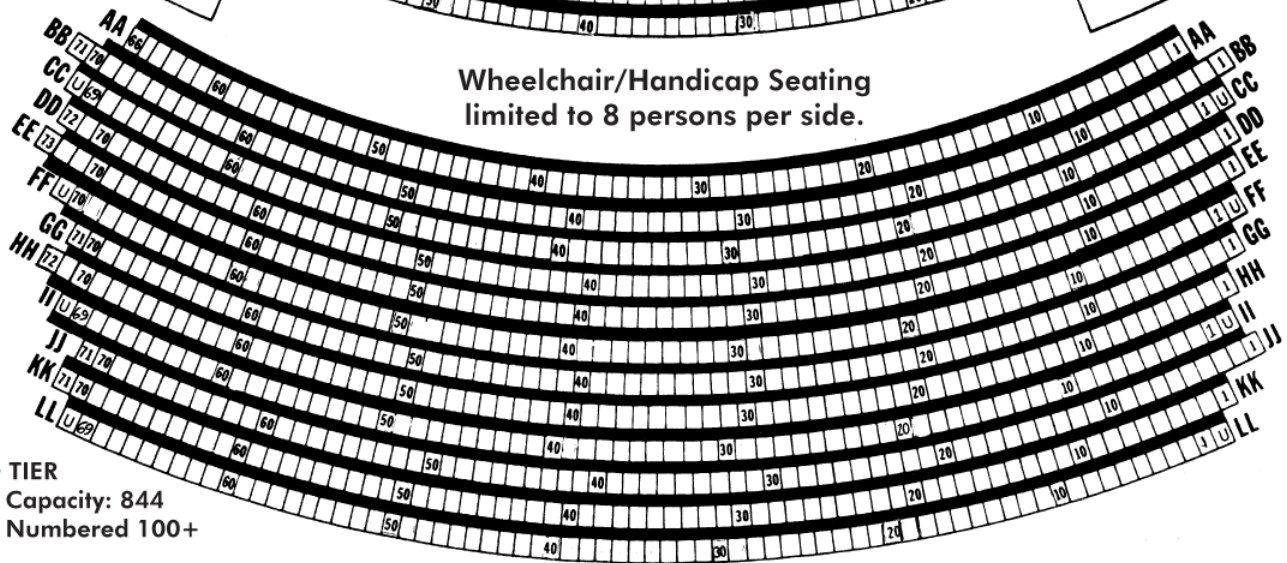

**Wheelchair/Handicap Seating
limited to 8 persons per side.**

GRAND TIER
Seating Capacity: 844
Seating Numbered 100+