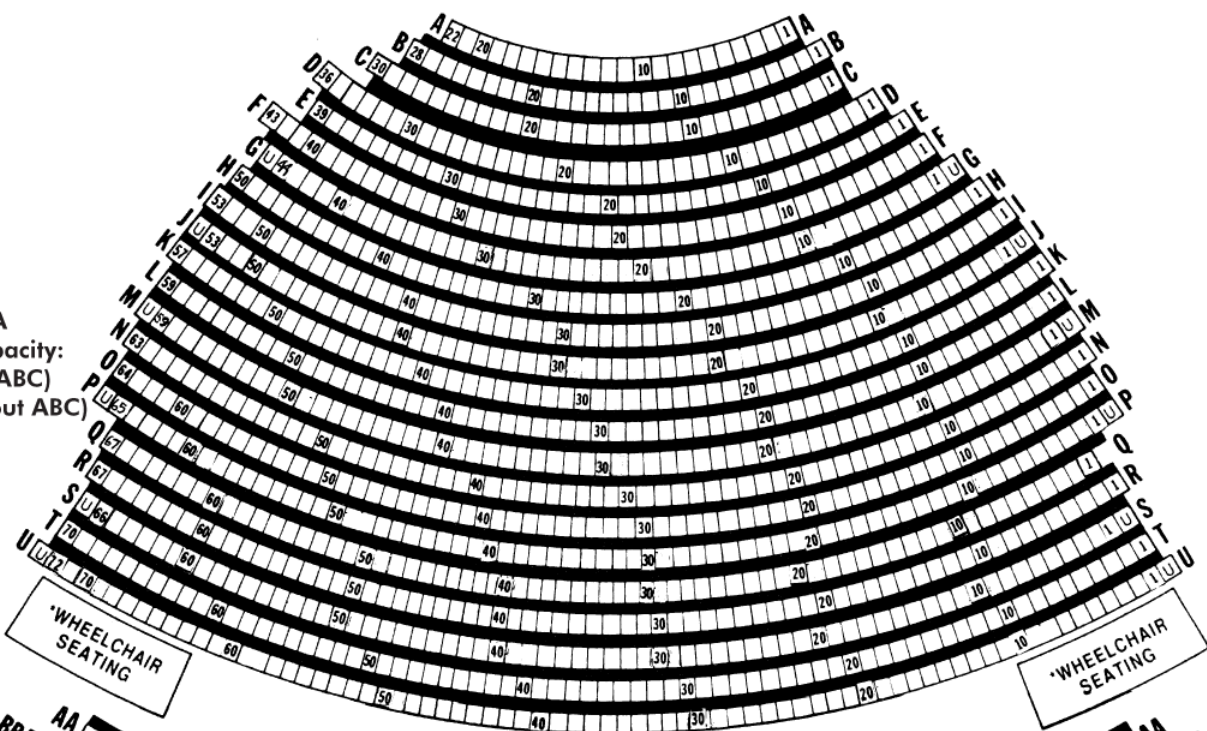

S T A G E

ORCHESTRA
Seating Capacity:
1123 (with ABC)
1027 (without ABC)